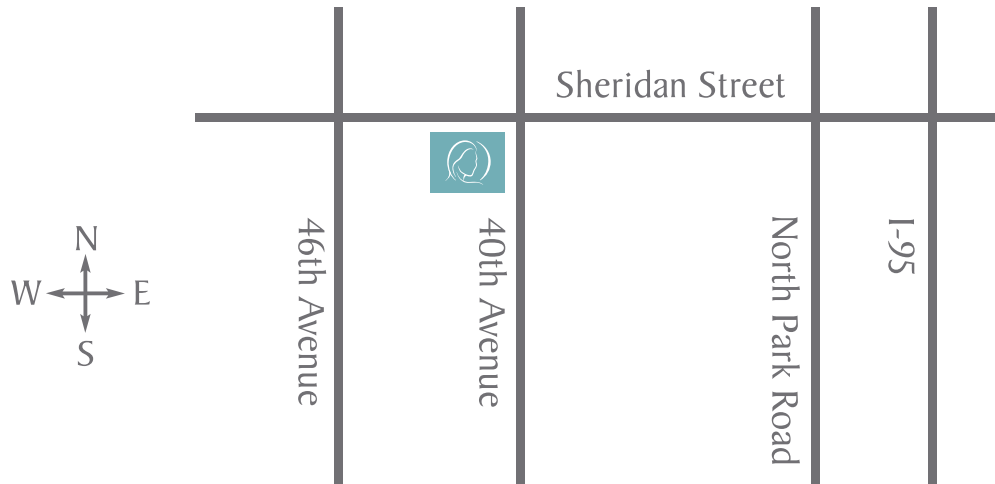

On the South side of Sheridan Street just West of 40th Avenue in SHERIDAN HILLS PROFESSIONAL PLAZA (a group of one story brown buildings).

Directions from I-95

Exit Sheridan Street. Go West approximately 2 miles to 40th Avenue (traffic light). Turn Left onto 40th Avenue and make the first right into the parking lot of Sheridan Hills Professional Plaza (a group of one story brown buildings - we are closer to the West parking lot, but you can park anywhere and follow the signs).

Directions from the West

Take Sheridan Street East to 40th Avenue. Make a right onto 40th Avenue (traffic light) and make the first right into the parking lot of Sheridan Hills Professional Plaza (a group of one story brown buildings - we are closer to the West parking lot, but you can park anywhere and follow the signs).