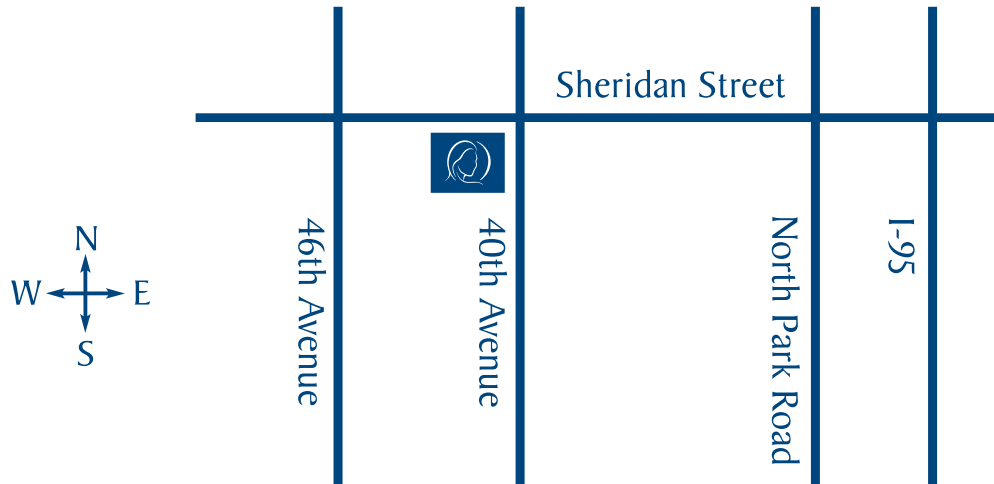

On the South side of Sheridan Street just West of 40th Avenue in SHERIDAN HILLS PROFESSIONAL PLAZA (a group of one story brown buildings).

Directions from I-95

Exit Sheridan Street. Go West approximately 2 miles to 40th Avenue (traffic light). Turn Left onto 40th Avenue and make the first right into the parking lot of Sheridan Hills Professional Plaza (a group of one story brown buildings - we are in the center of this complex, just follow the signs).

Directions from the West

Take Sheridan Street East to 40th Avenue. Make a right onto 40th Avenue (traffic light) and make the first right into the parking lot of Sheridan Hills Professional Plaza (a group of one story brown buildings - we are in the center of this complex, just follow the signs).